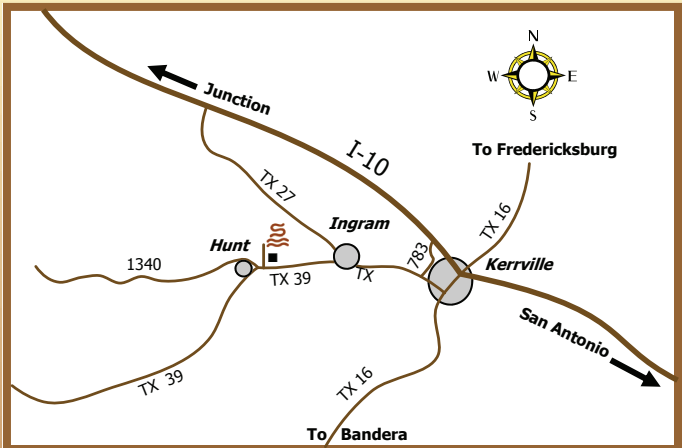

STABLEWOOD SPRINGS *Resort*

- Resort Area
- Private Property

Trails Map

Poolside Bar & Grill
Meeting Room

Spa/Fitness

Pool

Private Property

ws 040603

Pond

1800 1780

Wild Hog

Cisco's Circle

Conquest Hill

Endless Run

Down-N-Out

Villa Vista