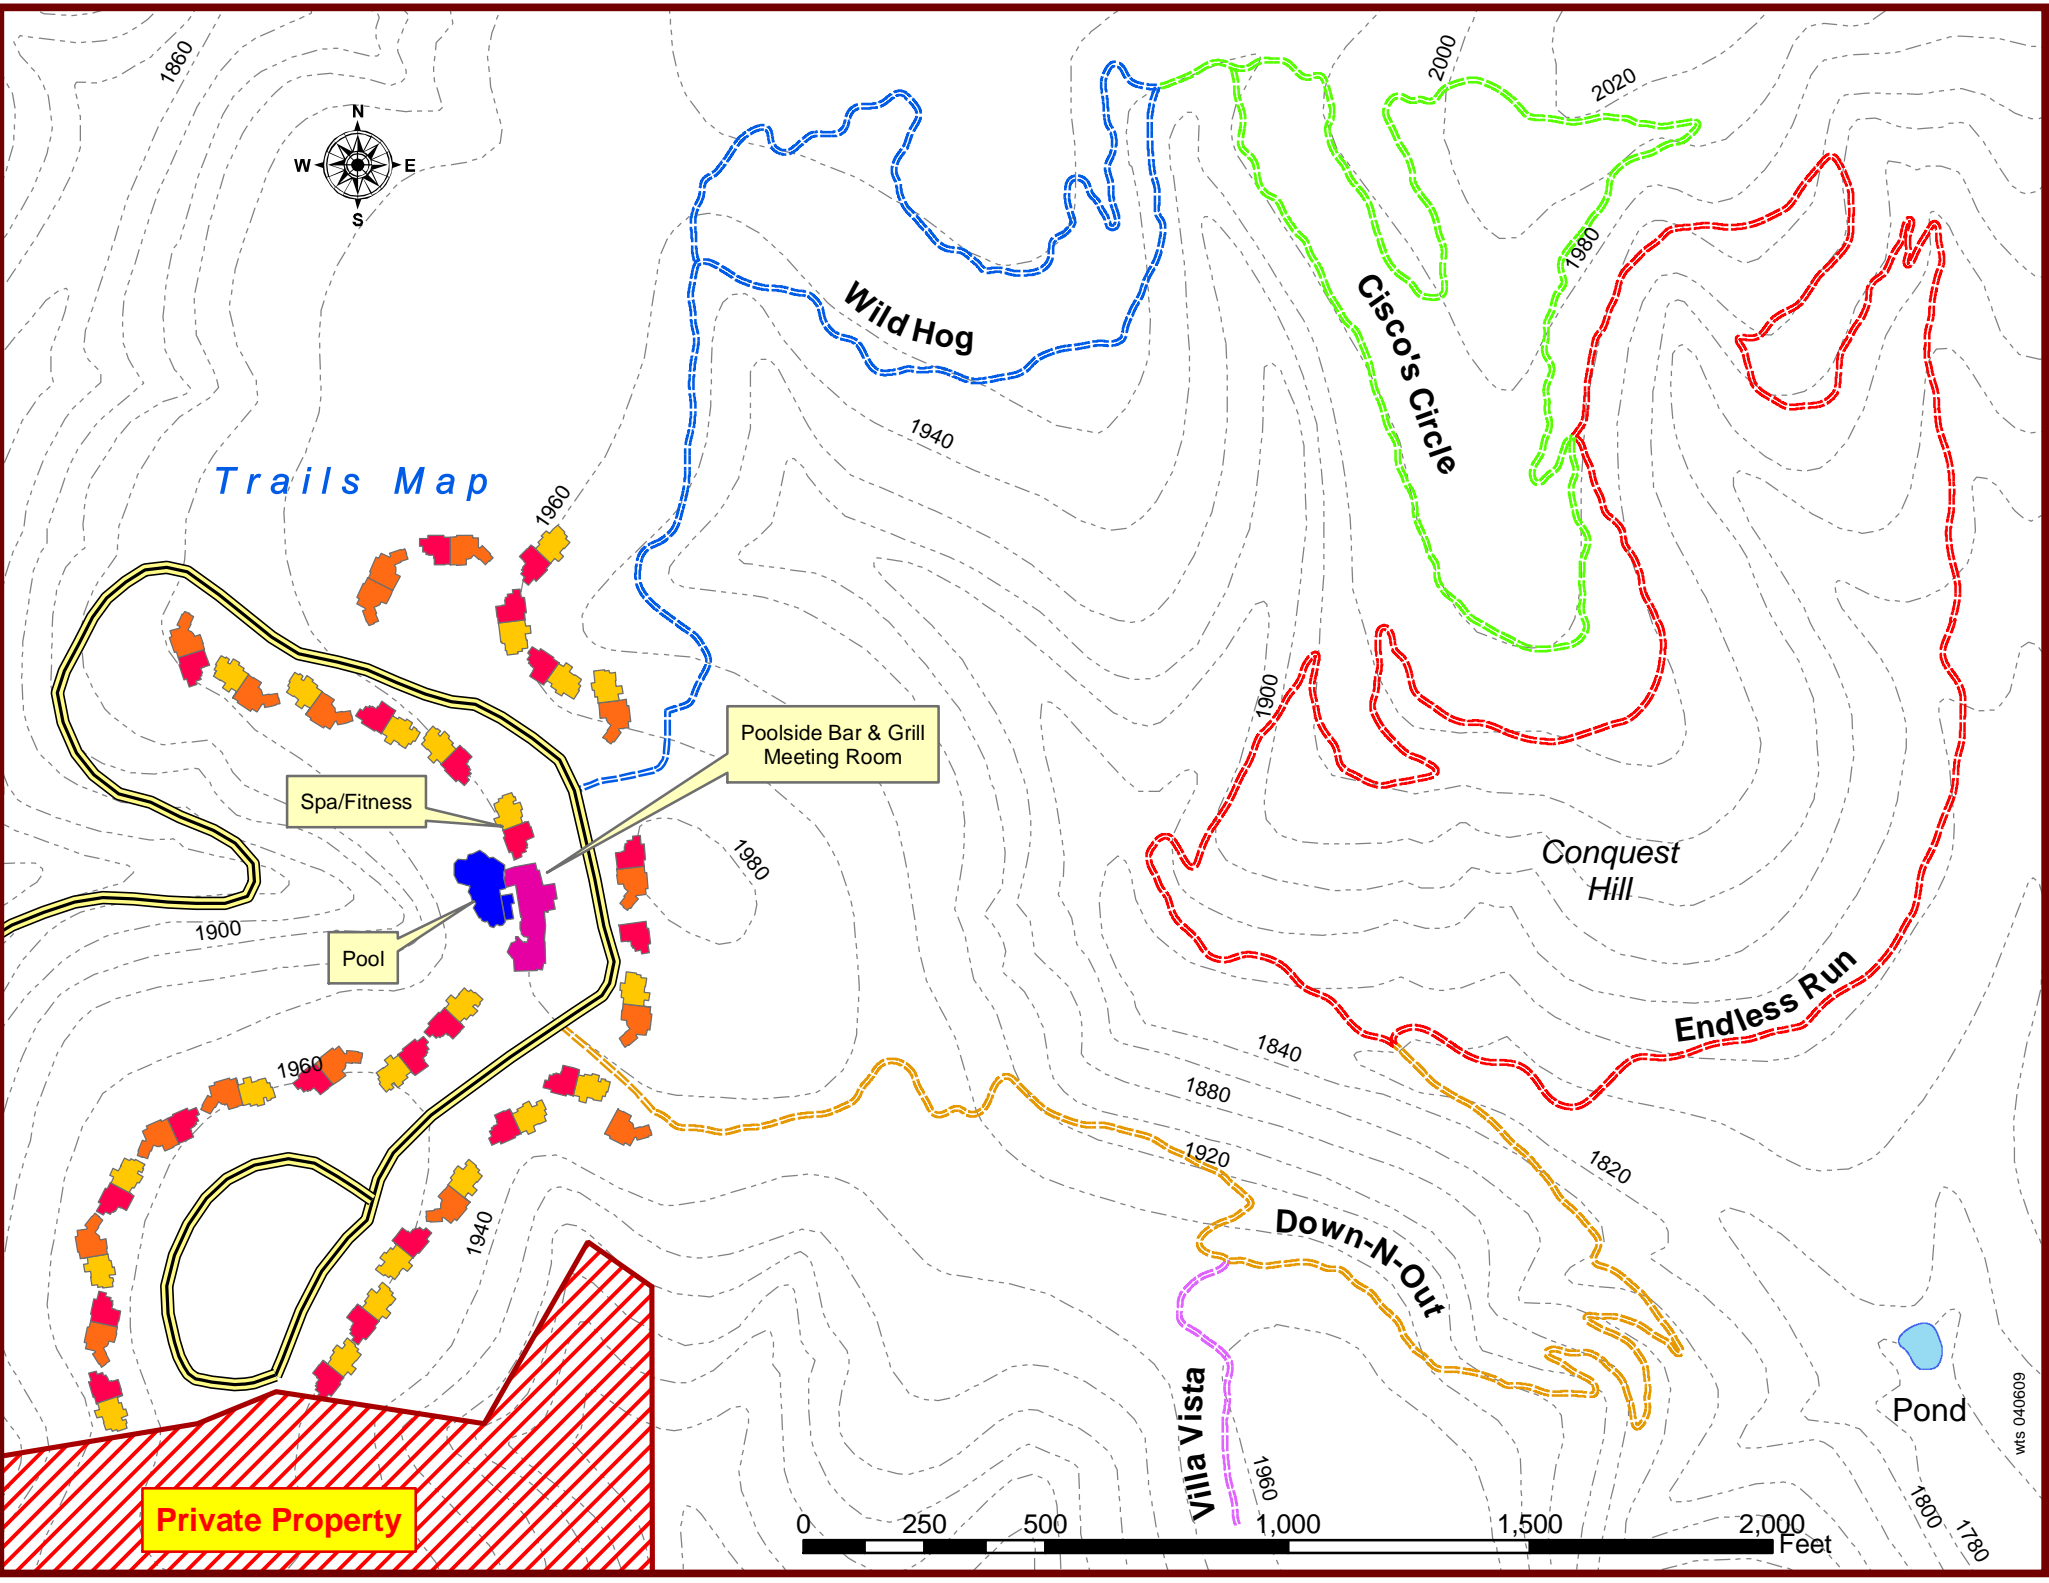

STABLEWOOD SPRINGS *Resort*

- Resort Area
- Private Property

Trails Map

Poolside Bar & Grill
Meeting Room

Spa/Fitness

Pool

Private Property

ws 040603

Pond

1800 1780

Wild Hog

Cisco's Circle

Conquest Hill

Endless Run

Down-N-Out

Villa Vista

1860

2000

2020

1940

1980

1960

1900

1980

1900

1960

1940

1880

1840

1920

1820

1960