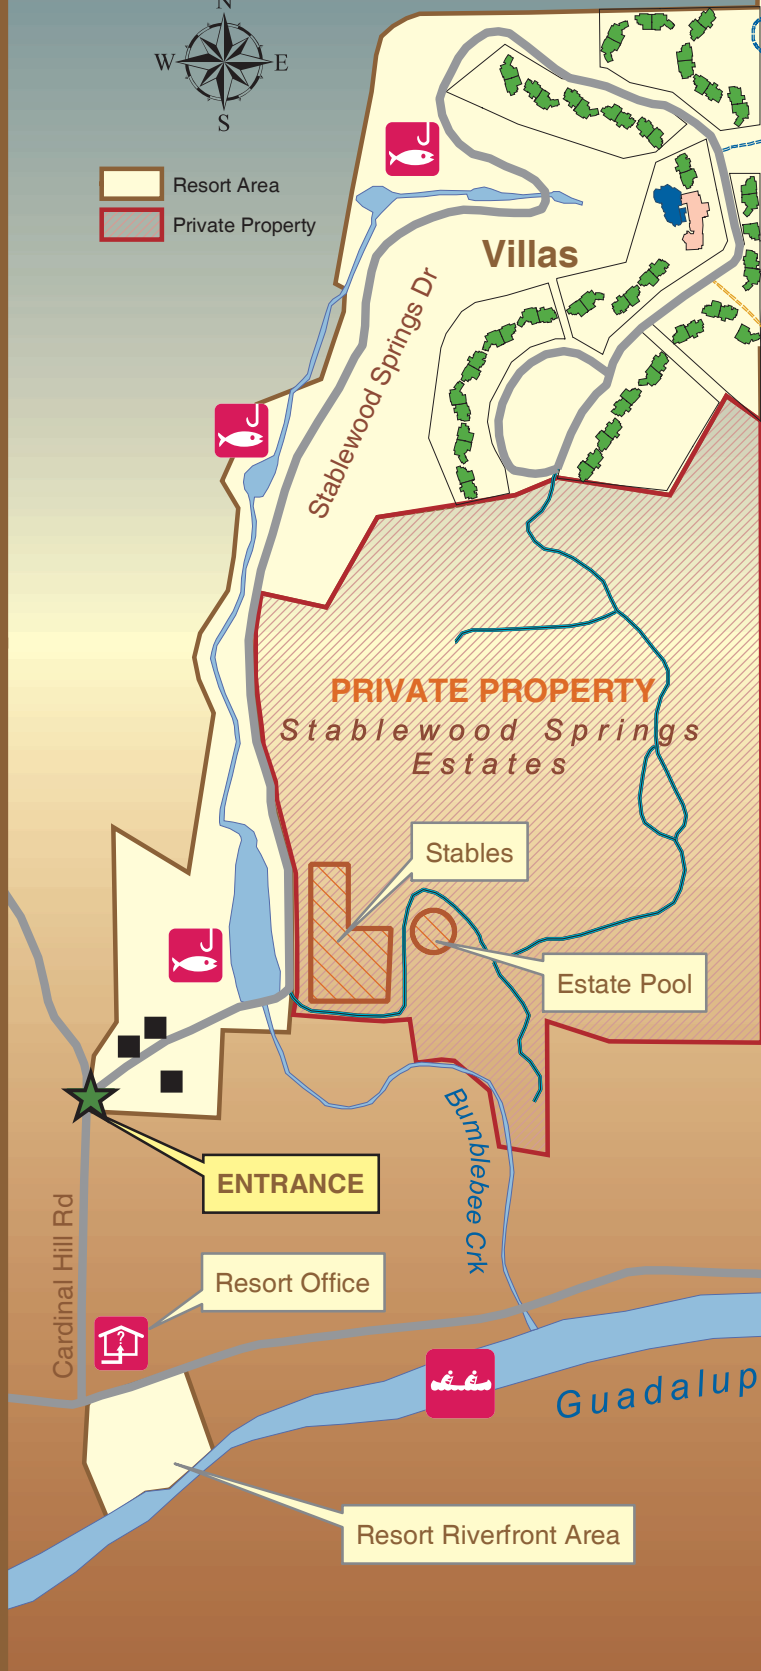

STABLEWOOD SPRINGS *Resort*

- Resort Area
- Private Property

Trails Map

Poolside Bar & Grill
Meeting Room

Spa/Fitness

Pool

Private Property

ws 040603

Pond

1800 1780

Wild Hog

Cisco's Circle

Conquest Hill

Endless Run

Down-N-Out

Villa Vista

1860

2000

2020

1940

1980

1960

1900

1980

1900

1960

1940

1880

1840

1920

1820

1960